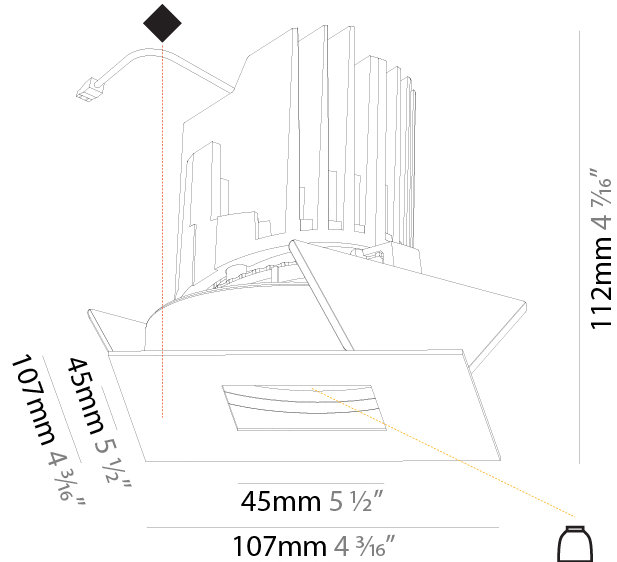

PHYSICAL

Shape: Square
Length (mm): 107
Length (in): 4 3/16
Width (mm): 107
Width (in): 4 3/16
Depth (mm): 112
Depth (in): 4 7/16
Ceiling Thickness (mm): 10 / 12.5 / 15
Ceiling Thickness (in): 3/8 or 1/2 or 9/16
Min. Recessing Depth (mm): 130
Min. Recessing Depth (in): 5 1/8
Light Distribution: Adjustable / Downlight
Weight (kg): 0.479
Weight (lbs): 1.06
Fixture Finish: SSR / BKV / CWI / CRY / HAB / UFT / ITA / RUA / FTG / MYG / LOD / PUS / FRO / FUP / KIA / POP / BLS / SPG / MEY / GOH / GUM / CHC / COM / ABZ / JAG / OBR / MOS / ROR
Fixture Material: Aluminum Die Cast
Cut-out Measurements: 98mm / 3 7/8"

ELECTRICAL

Lamp Type: LED (Zhaga Standard)
Input Wattage (W): 16.5
Total Output Wattage (W): 14
Dimming: Tri-Mode (Non-Dimming and Phase Dimming (120Vac only) and 0-10V Dimming)
Driver Included: No
Driver Location: Recessed Housing
Driver Type: Constant Current - Universal
Driver Class: Class 2
Housing: See components
Input Voltage (V): 120 - 277
Constant Current (MA): 500

LED

Number of LEDs: 1
Color Temperature (°K): 2700 / 3000 / 3500 / 4000
Max. Delivered Lumen (lm): 940 / 980 / 1029 / 1050
Nominal Lumen (lm): 1386 / 1438 / 1511 / 1542
CRI: >90 CRI
Lamp Life (hrs): 50000

OPTICAL

Reflector: 20 / 40 / 60
Adjustability: Rotational 355°; Tilt 30°

RATINGS AND CERTIFICATIONS

Certified By: Certified for North American Standards
IP rating: IP20